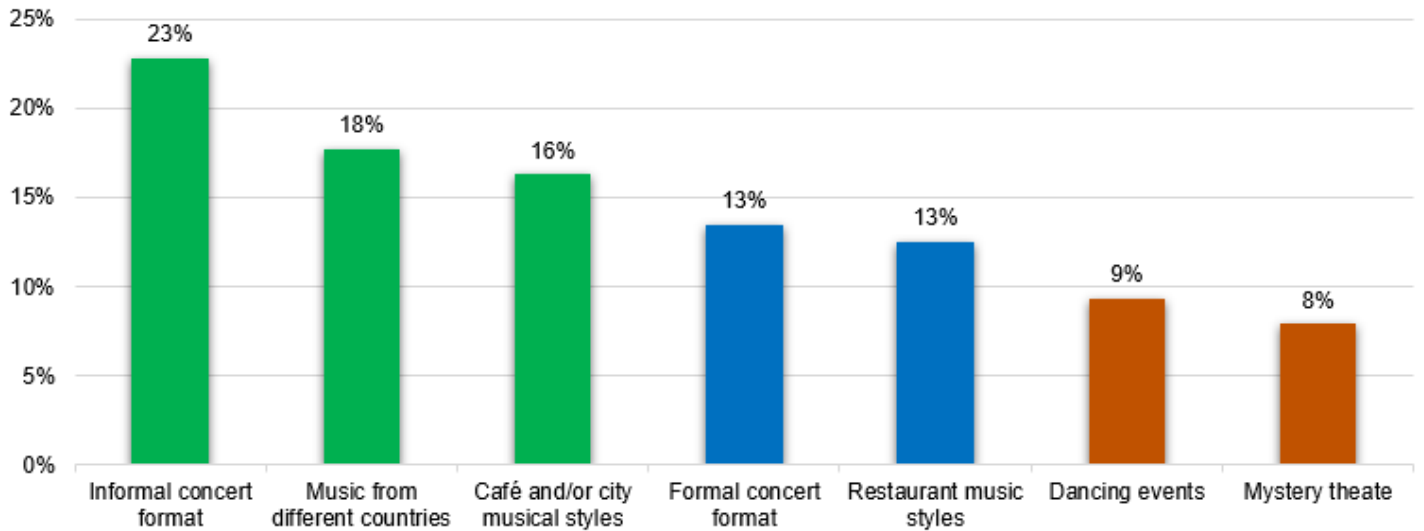

# You Tell Us Survey Results

Data Cluster	
Green	Highest Interest
Blue	High Interest
Orange	Some Interest

### Evening Activities