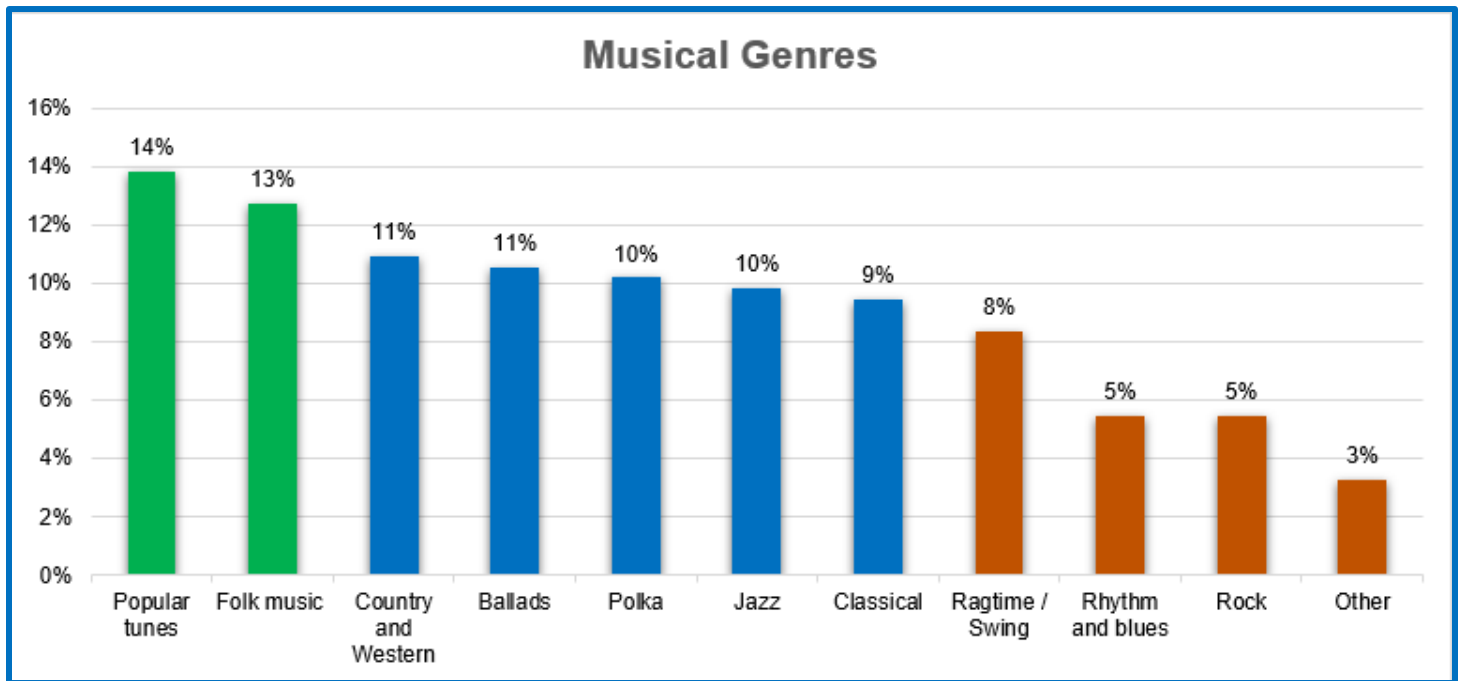

# You Tell Us Survey Results

Data Cluster	
Green	Highest Interest
Blue	High Interest
Orange	Some Interest

### Evening Activities